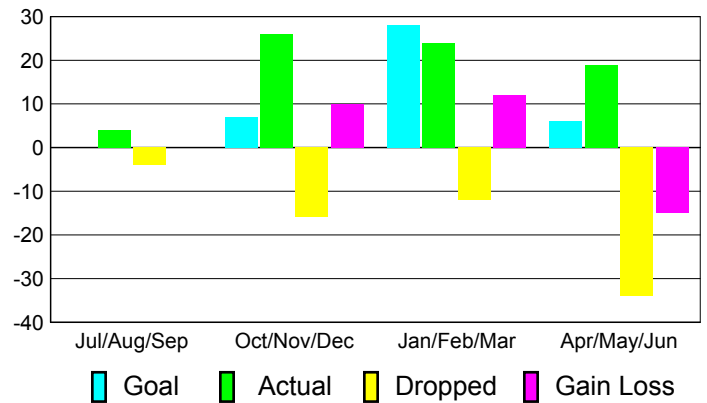

Membership Results 2010-2011

Goal, New, Dropped, Gain/Loss

Comparison of Membership Gain/Loss

Current Year Compared to the Previous Year