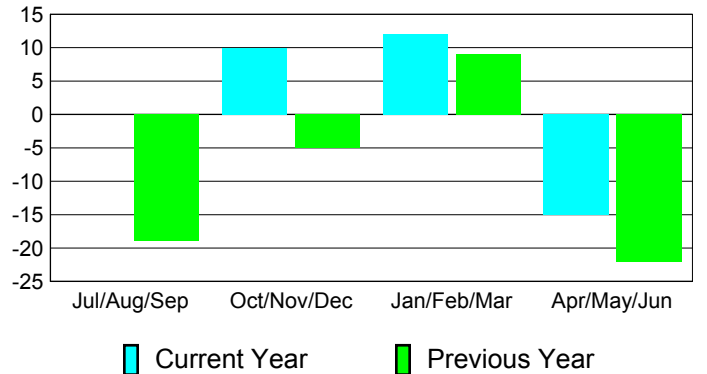

**Membership Results
2010-2011**

**Membership
2009-2010**

Month	Net Memb Goal	Actual New Memb	Actual Dropped Memb	Gain/Loss of Memb	Gain/Loss of Memb
Jul/Aug/Sep	0	4	-4	0	-19
Oct/Nov/Dec	7	26	-16	10	-5
Jan/Feb/Mar	28	24	-12	12	9
Apr/May/Jun	6	19	-34	-15	-22
Totals	41	73	-66	7	-37

Membership Results 2010-2011

Goal, New, Dropped, Gain/Loss

Comparison of Membership Gain/Loss

Current Year Compared to the Previous Year

Gender Comparison 2010-2011

Jul/Aug/Sep

Oct/Nov/Dec

Jan/Feb/Mar